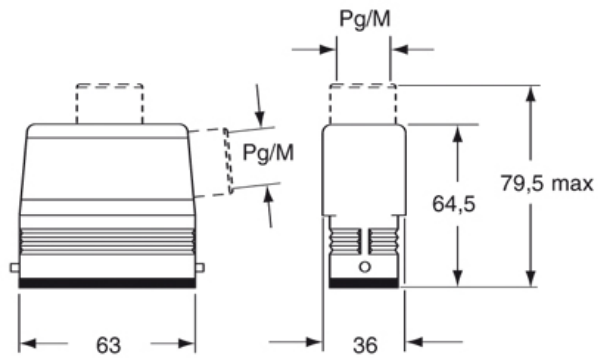

Technical data

Operating temperature range (min, max)	-40°C ... +125°C
Material	metal
IP degree of protection	IP66 (and IP69K DIN 40050 - 9)
Cable entry	Pg16

Further technical details

Weight	70,00 g
--------	---------

Approvals / Standards

Quality mark	 (type:4/4X/12),  , EAC
Conformity	CQC, CE

General ordering information

EAN13 code	8015747044332
Tariff number	85369095

Packaging Information

Packaging length	140,00 mm
Packaging height	130,00 mm
Packaging width	225,00 mm
Packaging weight	1,90 kg
Packaging volume	4,10 dm ³
Packaging description	Carton box
Packaging quantity	20 Pcs
Packaging EAN code	8015747207454
Sub-packaging weight	0,48 kg
Sub-packaging description	Plastic packaging
Sub-packaging quantity	5 Pcs
Sub-packaging EAN barcode	8015747171793

Part number

CZO 15 L

Catalogue drawings

CZO L - MZO L

CZAO L - MZAO L / CZAV L - MZAV L

CZV L - MZV L

CZFO L - MZFO L / CZFV L - MZFV L