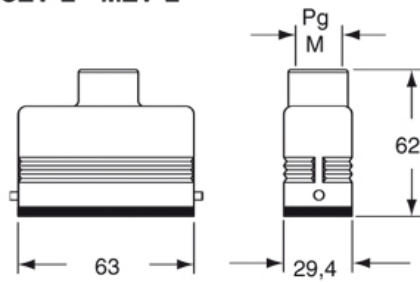

Part number

CZO 15 L

Brief description:

hoods for single lever, size "49.16", side entry, Pg16, metal version, IP66

Product description

Version	CZ levers, standard version
Series	Hoods with 2 pegs
Product type	with 2 pegs
Variant	side entry
Family	CZ - MZ enclosures
Size	size "49.16"

Technical data

Operating temperature range (min, max)	-40°C ... +125°C
Material	metal
IP degree of protection	IP66 (and IP69K DIN 40050 - 9)
Cable entry	Pg16

Further technical details

Weight	70,00 g
--------	---------

Approvals / Standards

Quality mark	 (type:4/4X/12),  , EAC
Conformity	CQC, CE

General ordering information

EAN13 code	8015747044332
Tariff number	85369095

Packaging Information

Packaging length	140,00 mm
Packaging height	130,00 mm
Packaging width	225,00 mm
Packaging weight	1,90 kg
Packaging volume	4,10 dm ³
Packaging description	Carton box
Packaging quantity	20 Pcs
Packaging EAN code	8015747207454
Sub-packaging weight	0,48 kg
Sub-packaging description	Plastic packaging
Sub-packaging quantity	5 Pcs
Sub-packaging EAN barcode	8015747171793

Part number

CZO 15 L

Catalogue drawings

CZO L - MZO L

CZAO L - MZAO L / CZAV L - MZAV L

CZV L - MZV L

CZFO L - MZFO L / CZFV L - MZFV L