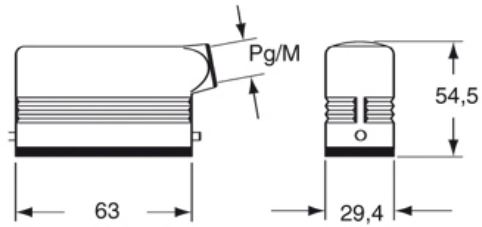

Part number

CZO 15 L

Catalogue drawings

CZO L - MZO L